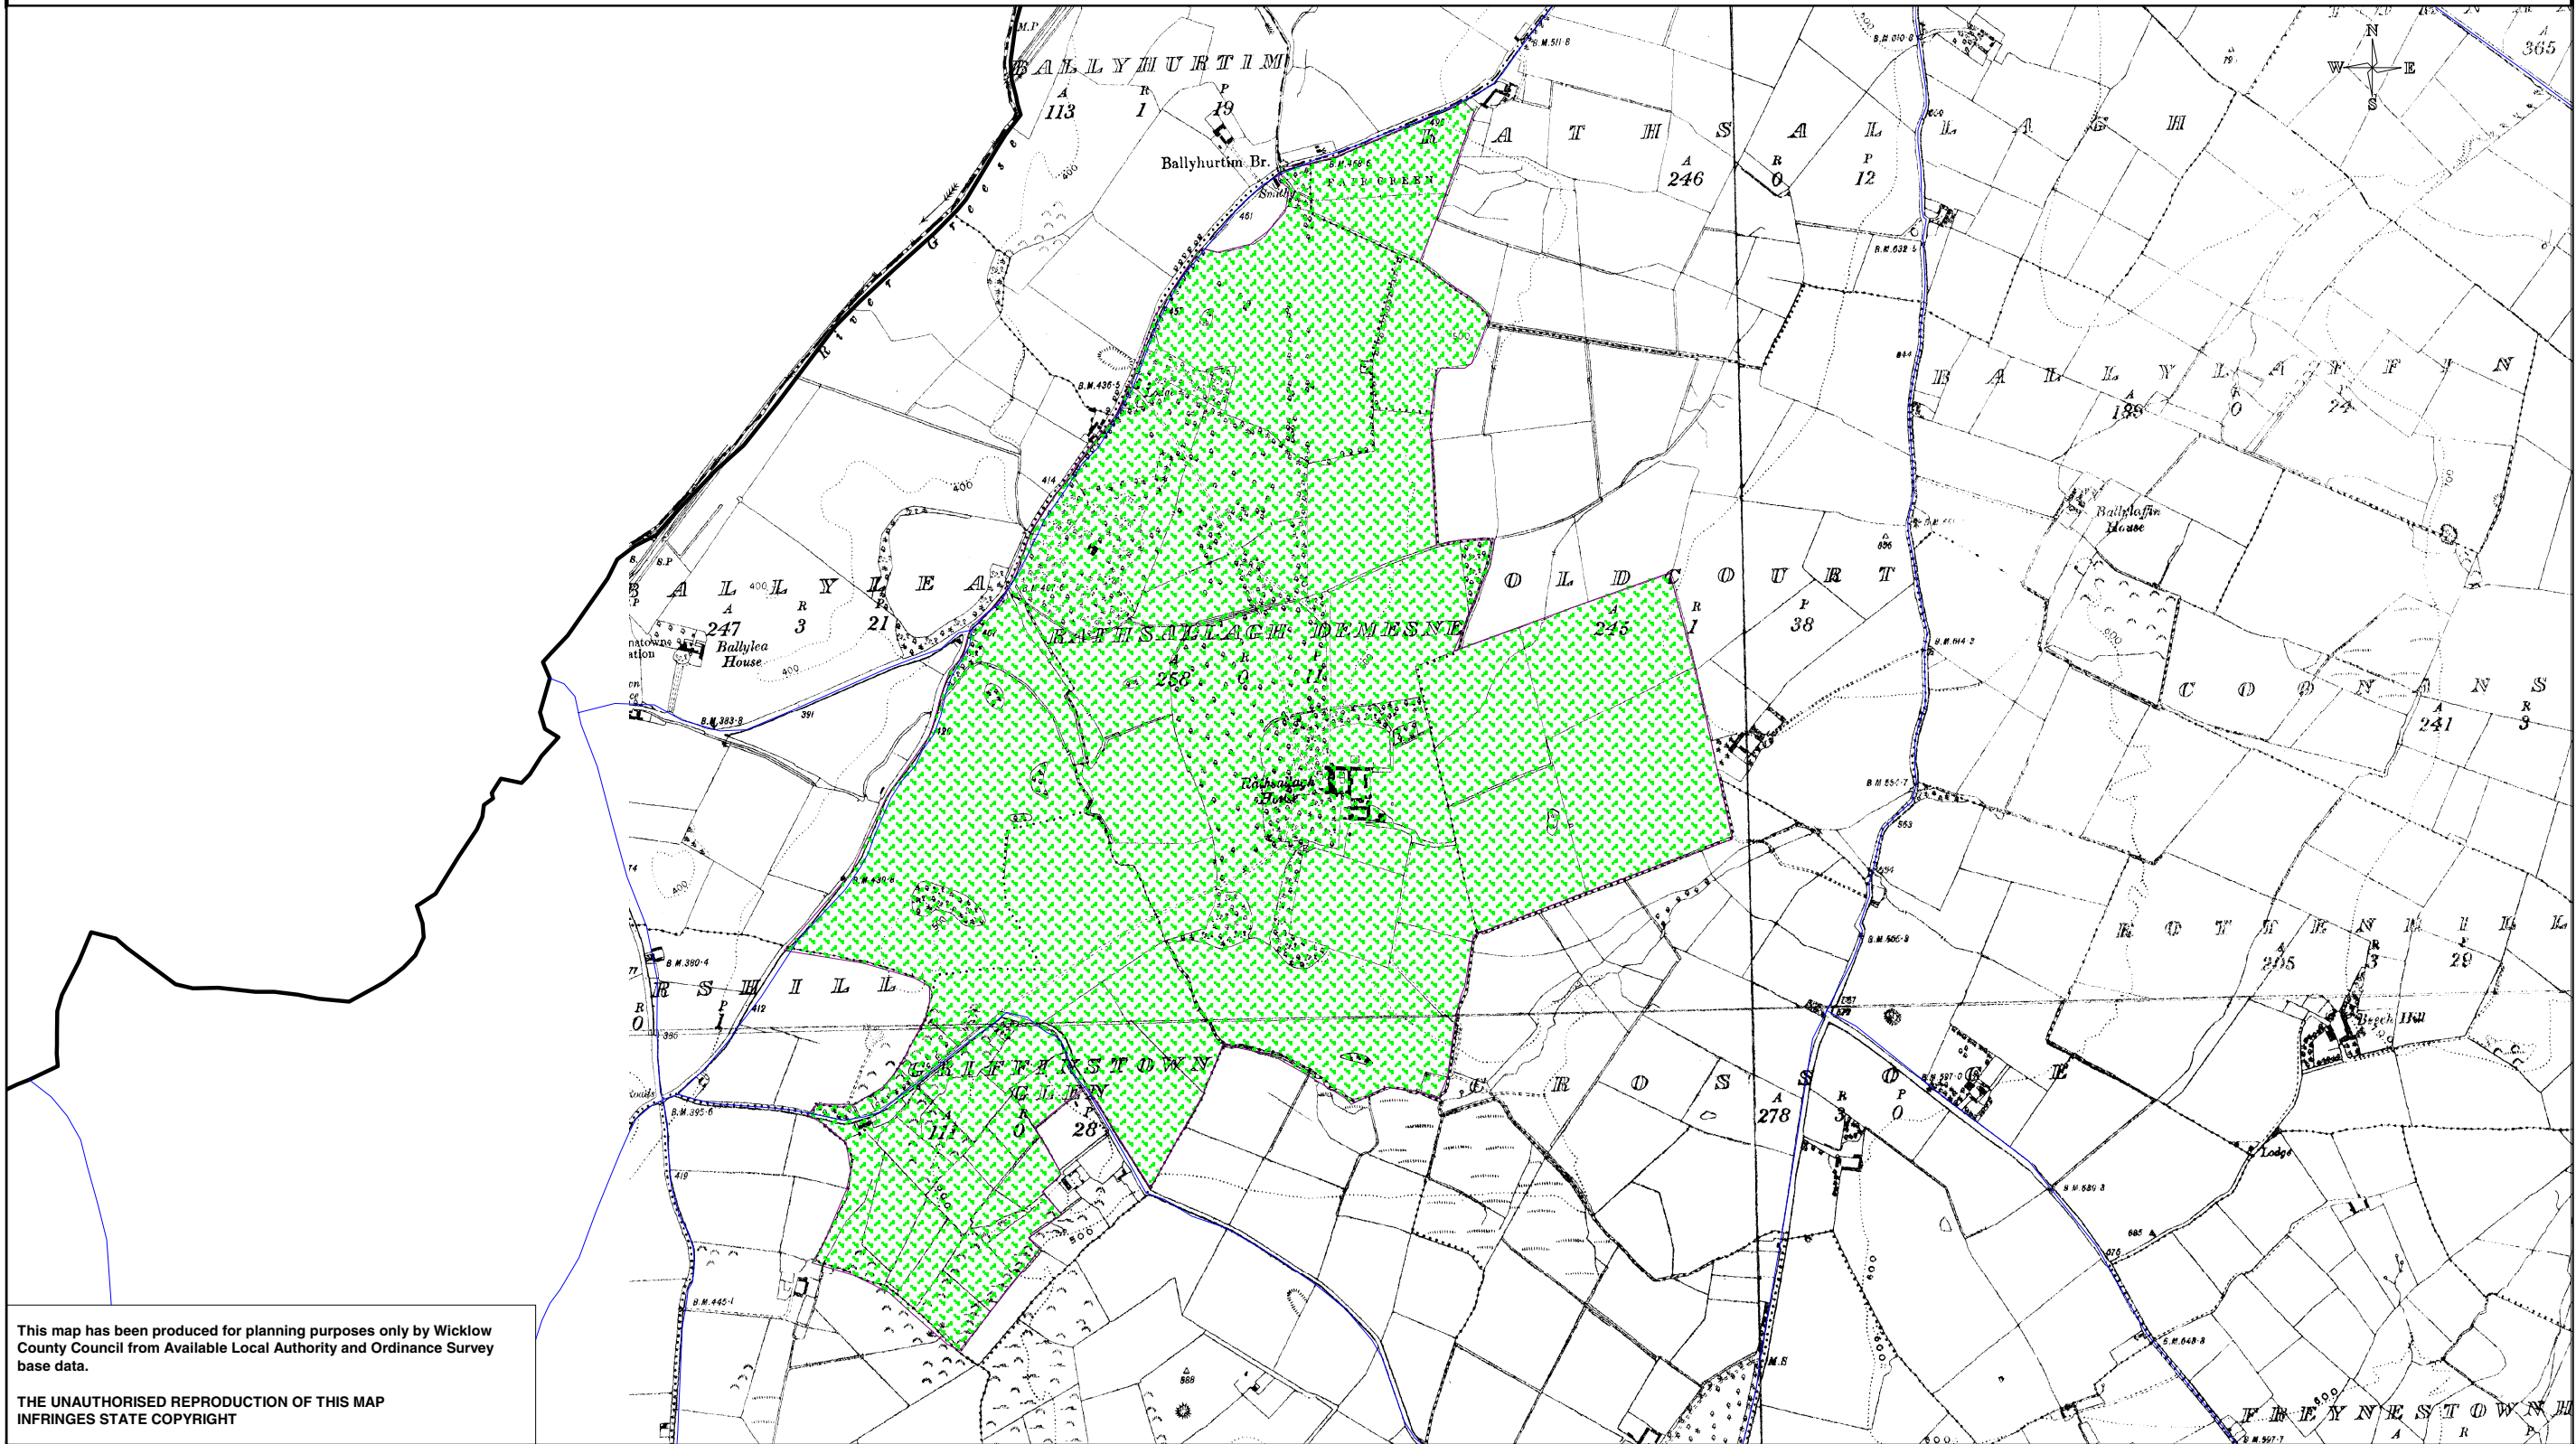

**Rathsallagh House, Dunlavin
Integrated Tourism, Leisure and Recreational Complexes**

This map has been produced for planning purposes only by Wicklow County Council from Available Local Authority and Ordnance Survey base data.

THE UNAUTHORISED REPRODUCTION OF THIS MAP
INFRINGES STATE COPYRIGHT

Integrated Tourism, Leisure and Recreational Uses

National Primary Road

Regional Road

County Road